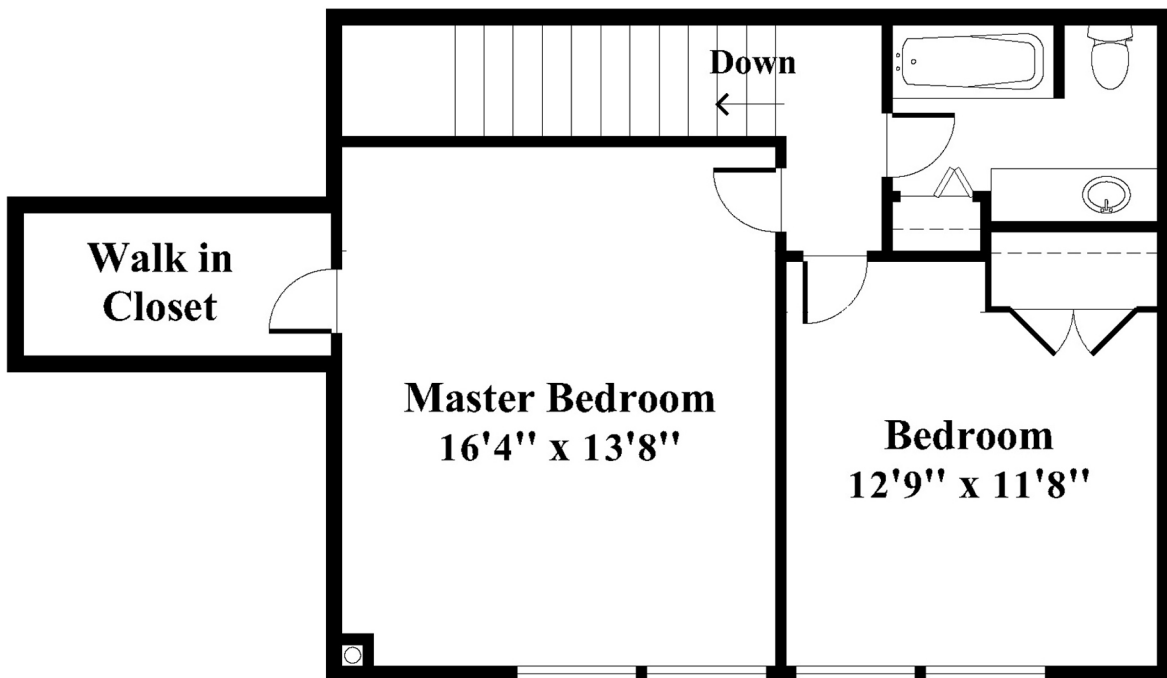

# Cortina

2 bedroom, 1 1/2 bath - 1177 s.f.

**First Floor**

**Second Floor**

Created by:  
Krys Streeter Photo  
www.krysphoto.com  
978-590-2210

\*Floor plans reflect standard model offerings. All measurements are approximate. Variations exist based upon location and topography. Some units (e.g., Longwood, Amalfi and Cortina) have full basements that may be finished or unfinished. Some units (e.g., Longwood and Amalfi) have attic storage the full length of the unit.