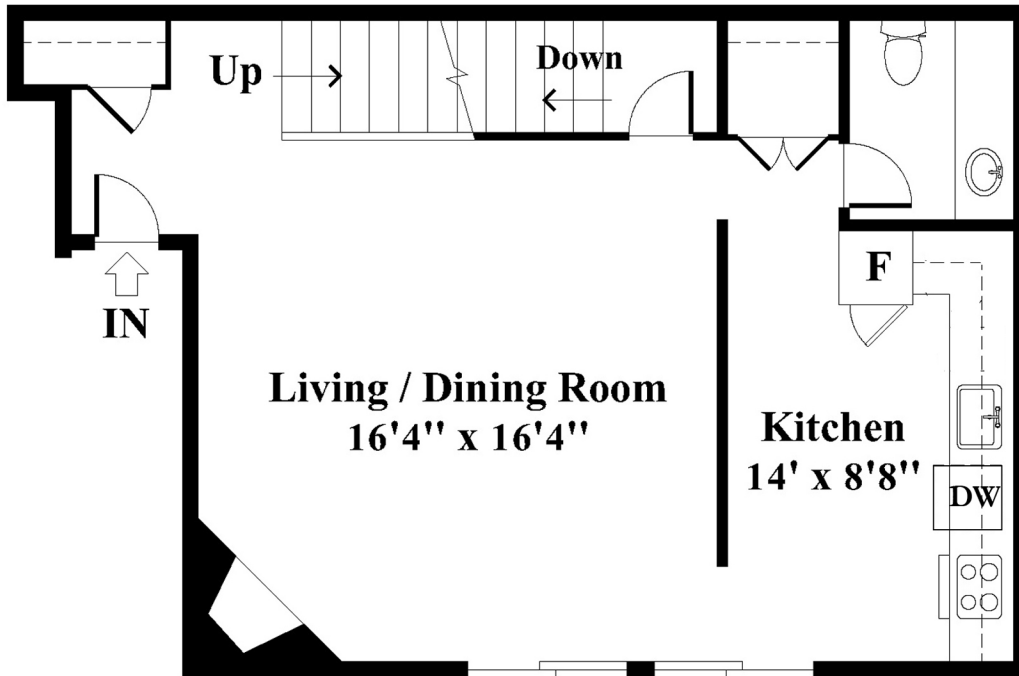

# Cortina

2 bedroom, 1 1/2 bath - 1177 s.f.

**First Floor**

**Second Floor**

Created by:  
Krys Streeter Photo  
www.krysphoto.com  
978-590-2210

\*Floor plans reflect standard model offerings. All measurements are approximate. Variations exist based upon location and topography. Some units (e.g., Longwood, Amalfi and Cortina) have full basements that may be finished or unfinished. Some units (e.g., Longwood and Amalfi) have attic storage the full length of the unit.