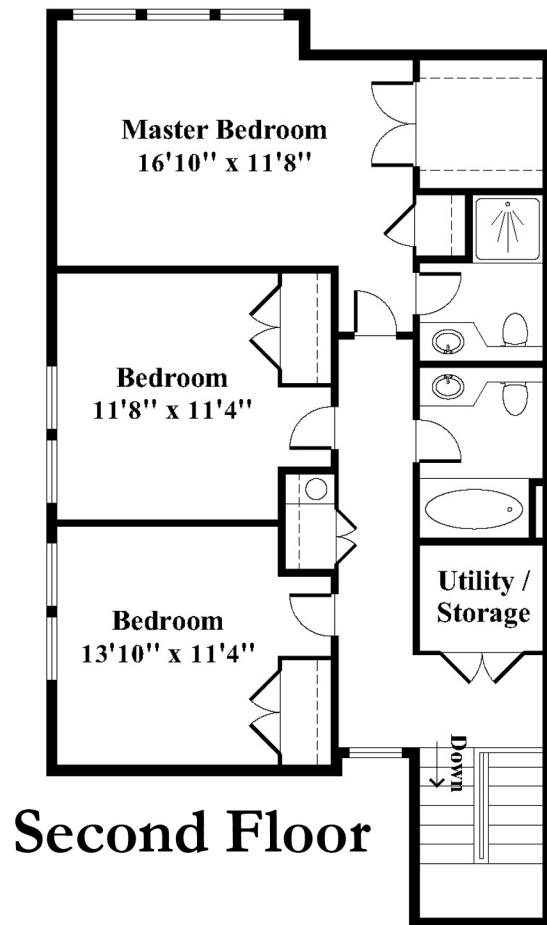

# Doral

3 bedroom, 2 1/2 bath - 1644 s.f.

Created by:  
Krys Streeter Photo  
www.krysphoto.com  
978-590-2210

\*Floor plans reflect standard model offerings. All measurements are approximate. Variations exist based upon location and topography. Some units (e.g., Longwood, Amalfi and Cortina) have full basements that may be finished or unfinished. Some units (e.g., Longwood and Amalfi) have attic storage the full length of the unit.