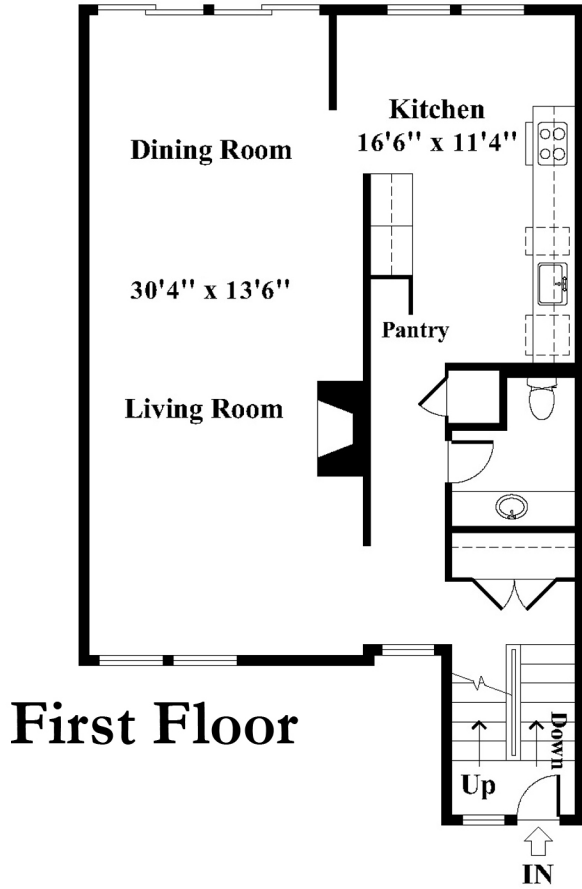

# Doral

3 bedroom, 2 1/2 bath - 1644 s.f.

Created by:  
Krys Streeter Photo  
www.krysphoto.com  
978-590-2210

\*Floor plans reflect standard model offerings. All measurements are approximate. Variations exist based upon location and topography. Some units (e.g., Longwood, Amalfi and Cortina) have full basements that may be finished or unfinished. Some units (e.g., Longwood and Amalfi) have attic storage the full length of the unit.