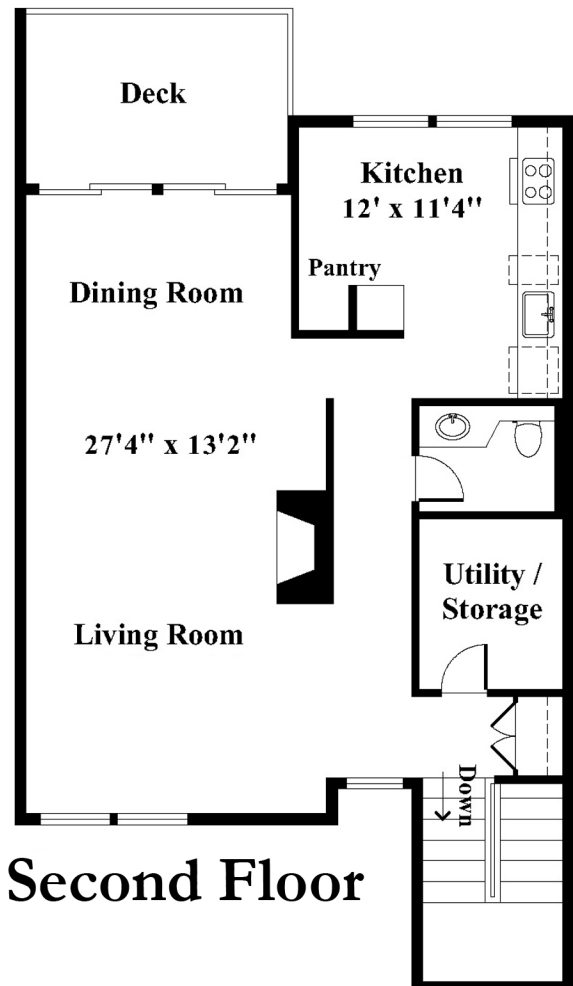

Stowe

First Floor

Second Floor

Created by:
Krys Streeter Photo
www.krysphoto.com
978-590-2210

Created For:
Patricia Sutherland Connolly
Broker-Associate
REALTOR, MBA, SRES, ASP
Keller Williams Realty - Boston Northwest
200 Baker Avenue, Concord, MA 01742
Mobile: (978) 844-6397
Office: (978) 369-5775
patty@sutherlandrealtygroup.com