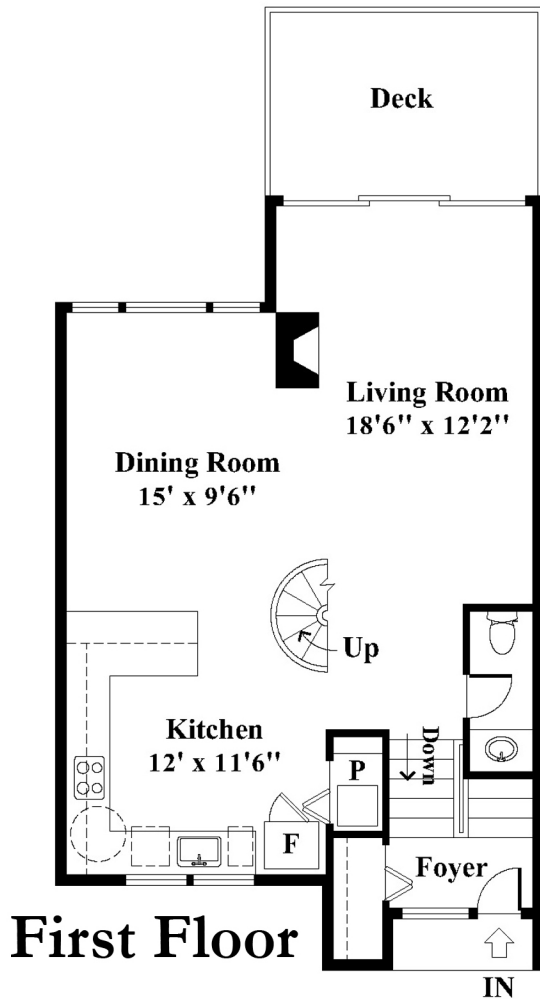

Zermatt 2

2 bedroom, loft, 1 1/2 bath - 1540 s.f.

Created by:
Krys Streeter Photo
www.krysphoto.com
978-590-2210

*Floor plans reflect standard model offerings. All measurements are approximate. Variations exist based upon location and topography. Some units (e.g., Longwood, Amalfi and Cortina) have full basements that may be finished or unfinished. Some units (e.g., Longwood and Amalfi) have attic storage the full length of the unit.