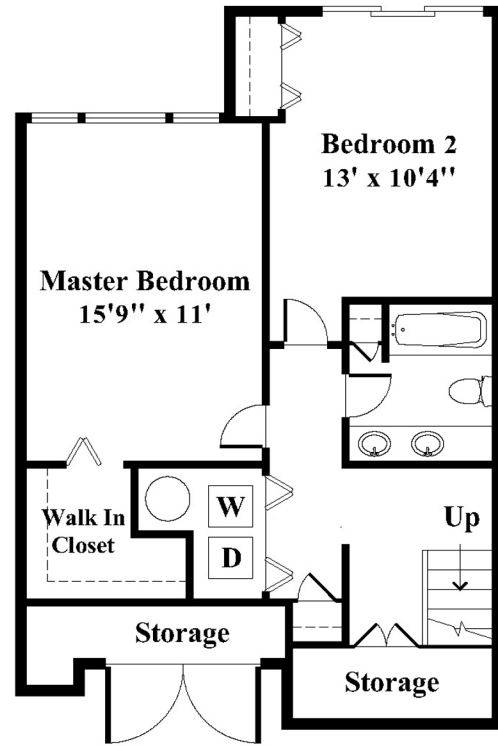

Zermatt 2

2 bedroom, loft, 1 1/2 bath - 1540 s.f.

Created by:
Krys Streeter Photo
www.krysphoto.com
978-590-2210

*Floor plans reflect standard model offerings. All measurements are approximate. Variations exist based upon location and topography. Some units (e.g., Longwood, Amalfi and Cortina) have full basements that may be finished or unfinished. Some units (e.g., Longwood and Amalfi) have attic storage the full length of the unit.