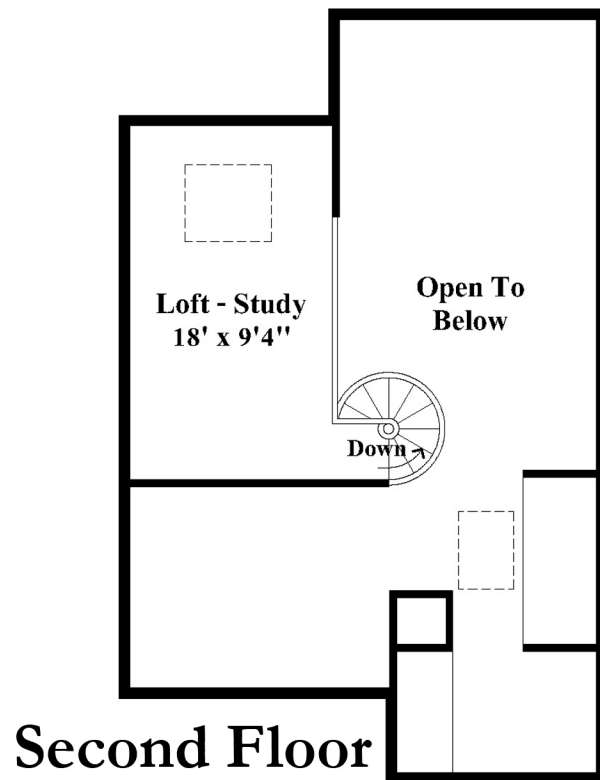

Zermatt 2

2 bedroom, loft, 1 1/2 bath - 1540 s.f.

Created by:
Krys Streeter Photo
www.krysphoto.com
978-590-2210

*Floor plans reflect standard model offerings. All measurements are approximate. Variations exist based upon location and topography. Some units (e.g., Longwood, Amalfi and Cortina) have full basements that may be finished or unfinished. Some units (e.g., Longwood and Amalfi) have attic storage the full length of the unit.