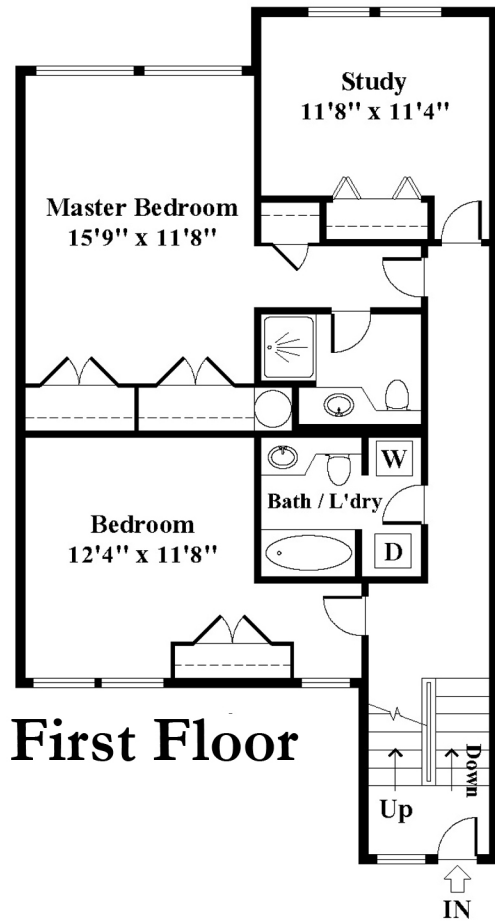

Zermatt

2 bedroom, study, 2 1/2 bath - 1684 s.f.

Created by:
Krys Streeter Photo
www.krysphoto.com
978-590-2210

*Floor plans reflect standard model offerings. All measurements are approximate. Variations exist based upon location and topography. Some units (e.g., Longwood, Amalfi and Cortina) have full basements that may be finished or unfinished. Some units (e.g., Longwood and Amalfi) have attic storage the full length of the unit.