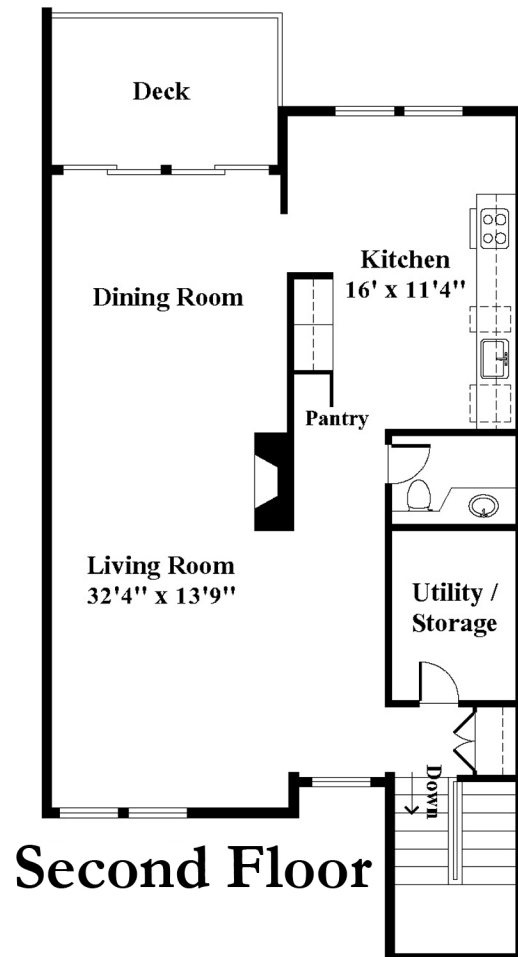

Zermatt

2 bedroom, study, 2 1/2 bath - 1684 s.f.

Created by:
Krys Streeter Photo
www.krysphoto.com
978-590-2210

*Floor plans reflect standard model offerings. All measurements are approximate. Variations exist based upon location and topography. Some units (e.g., Longwood, Amalfi and Cortina) have full basements that may be finished or unfinished. Some units (e.g., Longwood and Amalfi) have attic storage the full length of the unit.